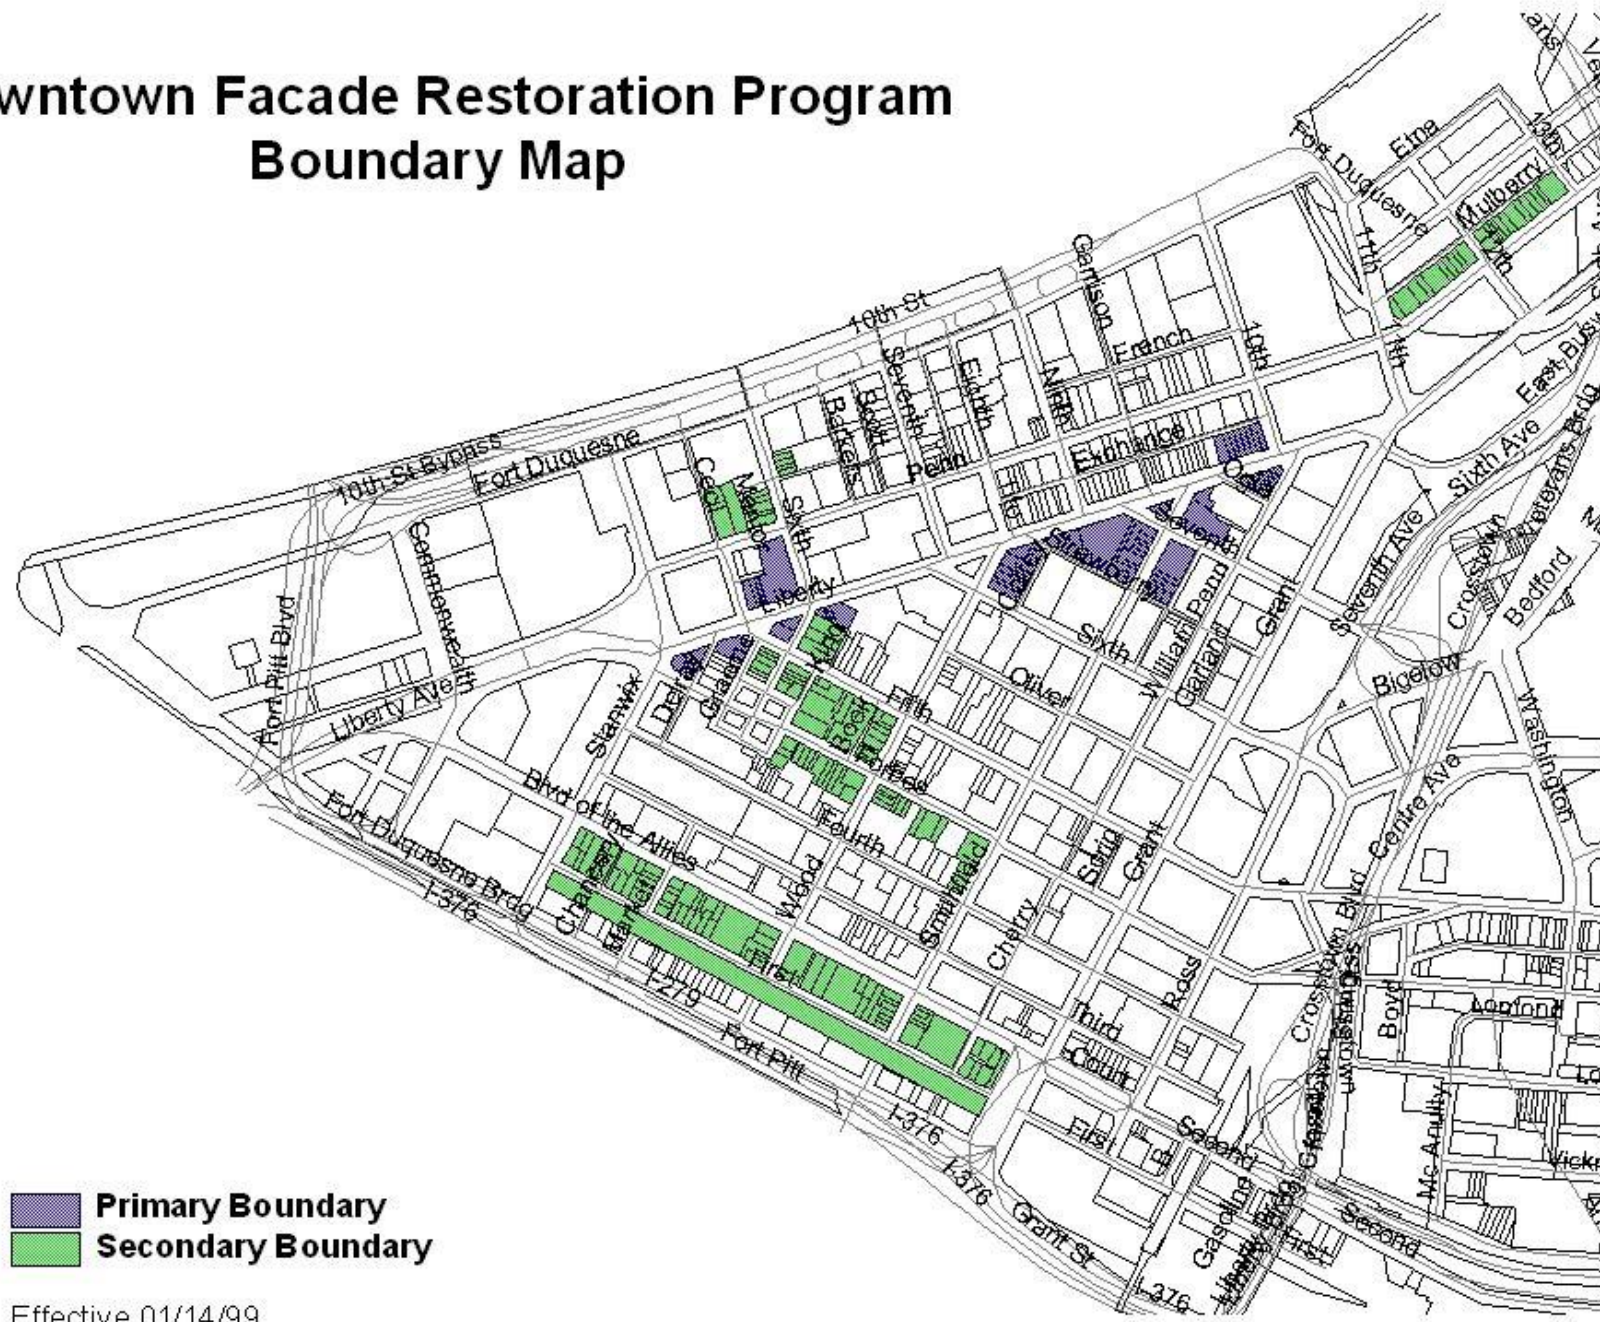

# Downtown Facade Restoration Program Boundary Map

Effective 01/14/99