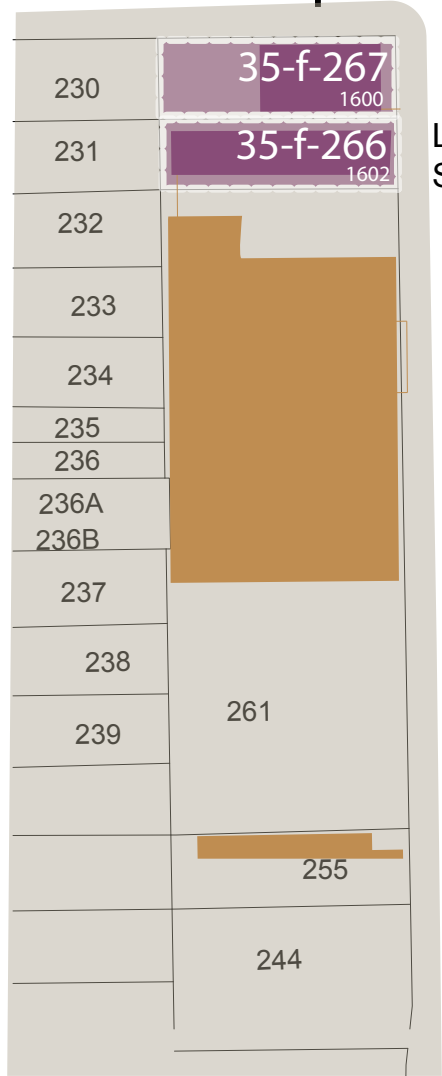

Hampshire

Light Rail Stop

Broadway

Fallowfield