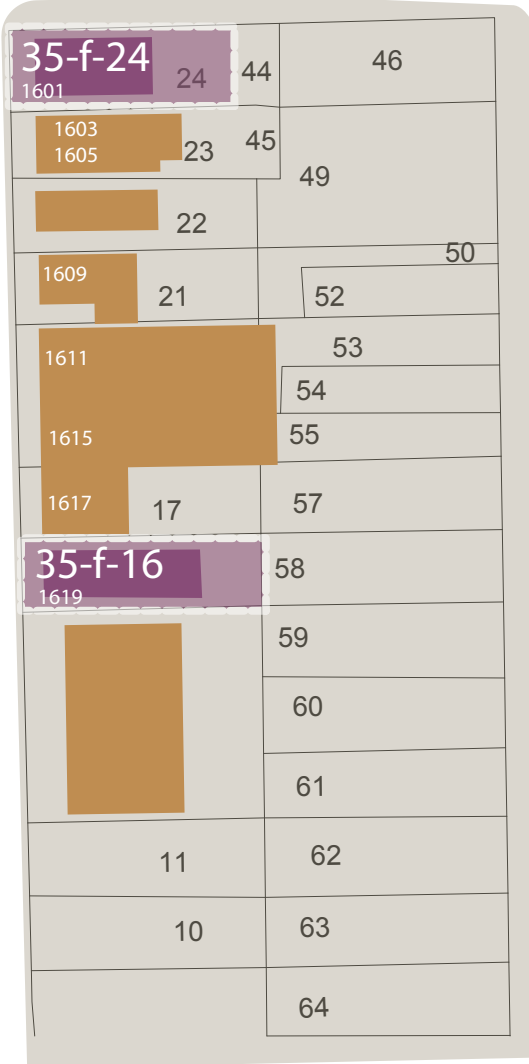

Hampshire

Light Rail Stop

Broadway

Fallowfield