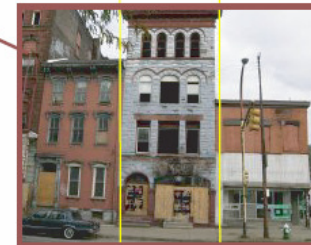

# Garden Theater Block

The Bradberry - 1112 Reddour

Masonic Hall - 18 West North Avenue

1113 - 1115 Federal

1107 Federal

1109 - 1111 Federal

6 W. North

4 W. North