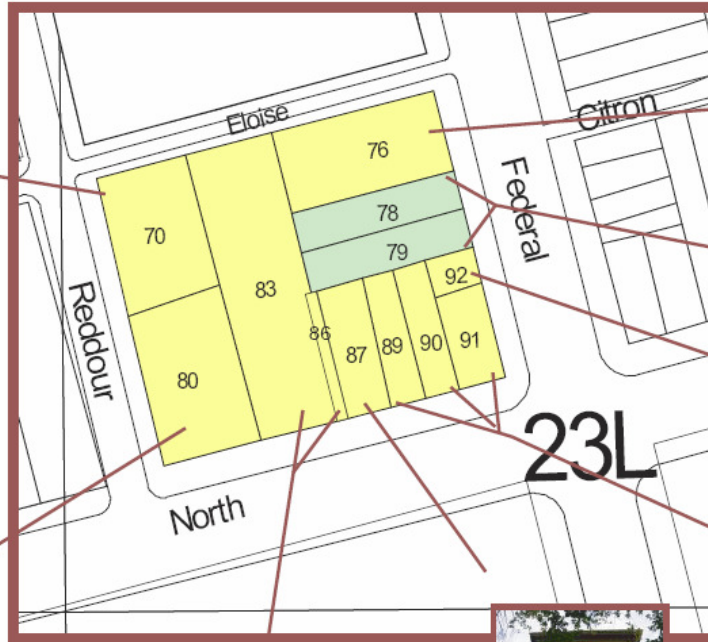

# Garden Theater Block

The Bradberry - 1112 Reddour

Masonic Hall - 18 West North Avenue

1113 - 1115 Federal

1107 Federal

1109 - 1111 Federal

6 W. North

4 W. North

2 W. North

8 W. North

Garden Theater - 12 West North Avenue